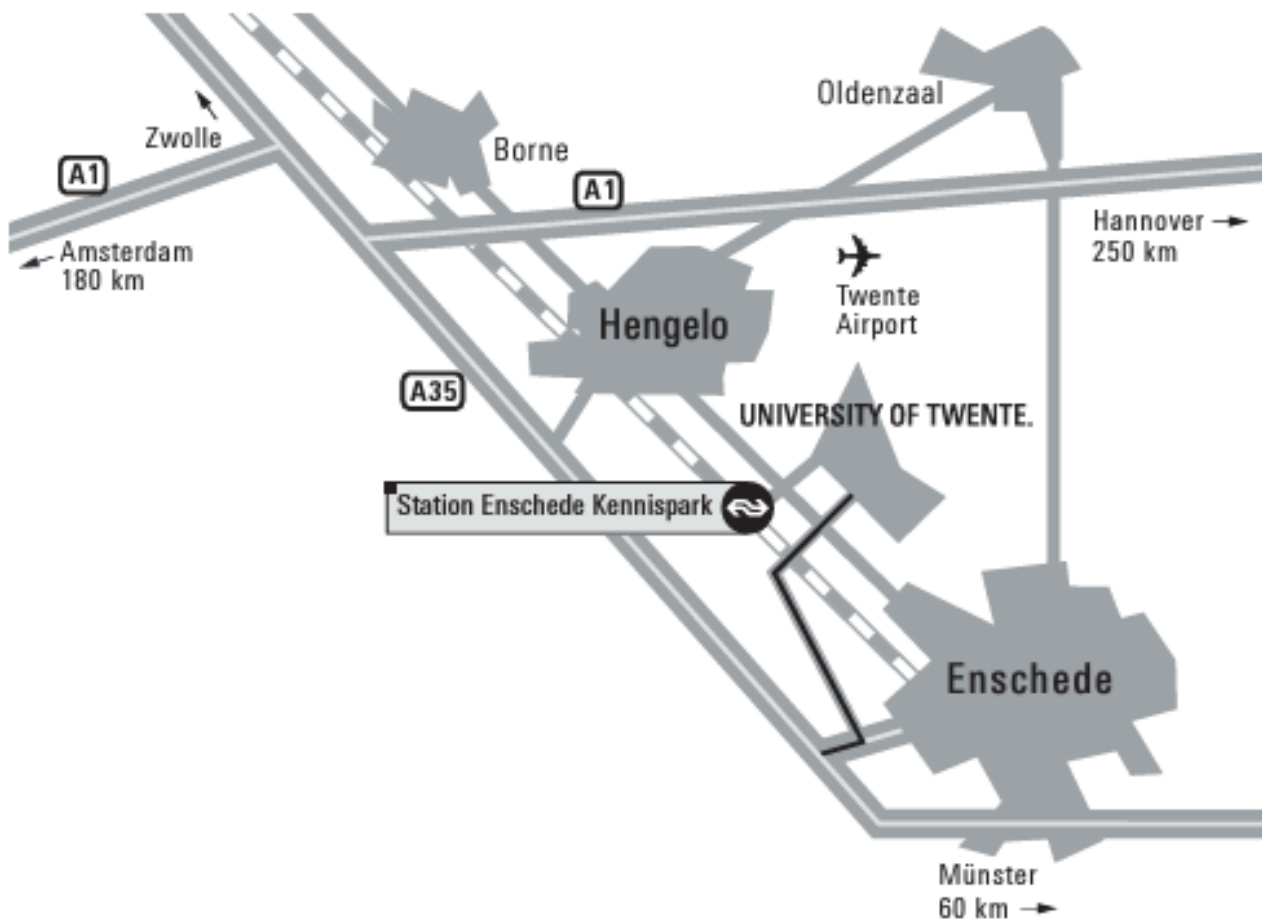

Visiting Address
University of Twente
Drienerlolaan 5
7522 NB Enschede

Postal address
University of Twente
Postbus 217
7500 AE Enschede

Route to the campus / University of Twente?

BY CAR

From the A1 motorway, take the A35 motorway in the direction of **Enschede**
Take exit 26: **Enschede - West / Universiteit**
Follow the signs '**Universiteit**'

BY TRAIN / BUS

From **Enschede** railway station:

line number 1 in the direction of 'Universiteit Twente'
line number 8 in the direction of Hengelo-Noord
line number 9 in the direction of Hengelo

From **Enschede Kennispark** railway station: line number 1 in the direction of 'Universiteit Twente'

From **Hengelo** railway station:

line number 9 in the direction of Enschede
line number 15 in the direction of 'Universiteit Twente'